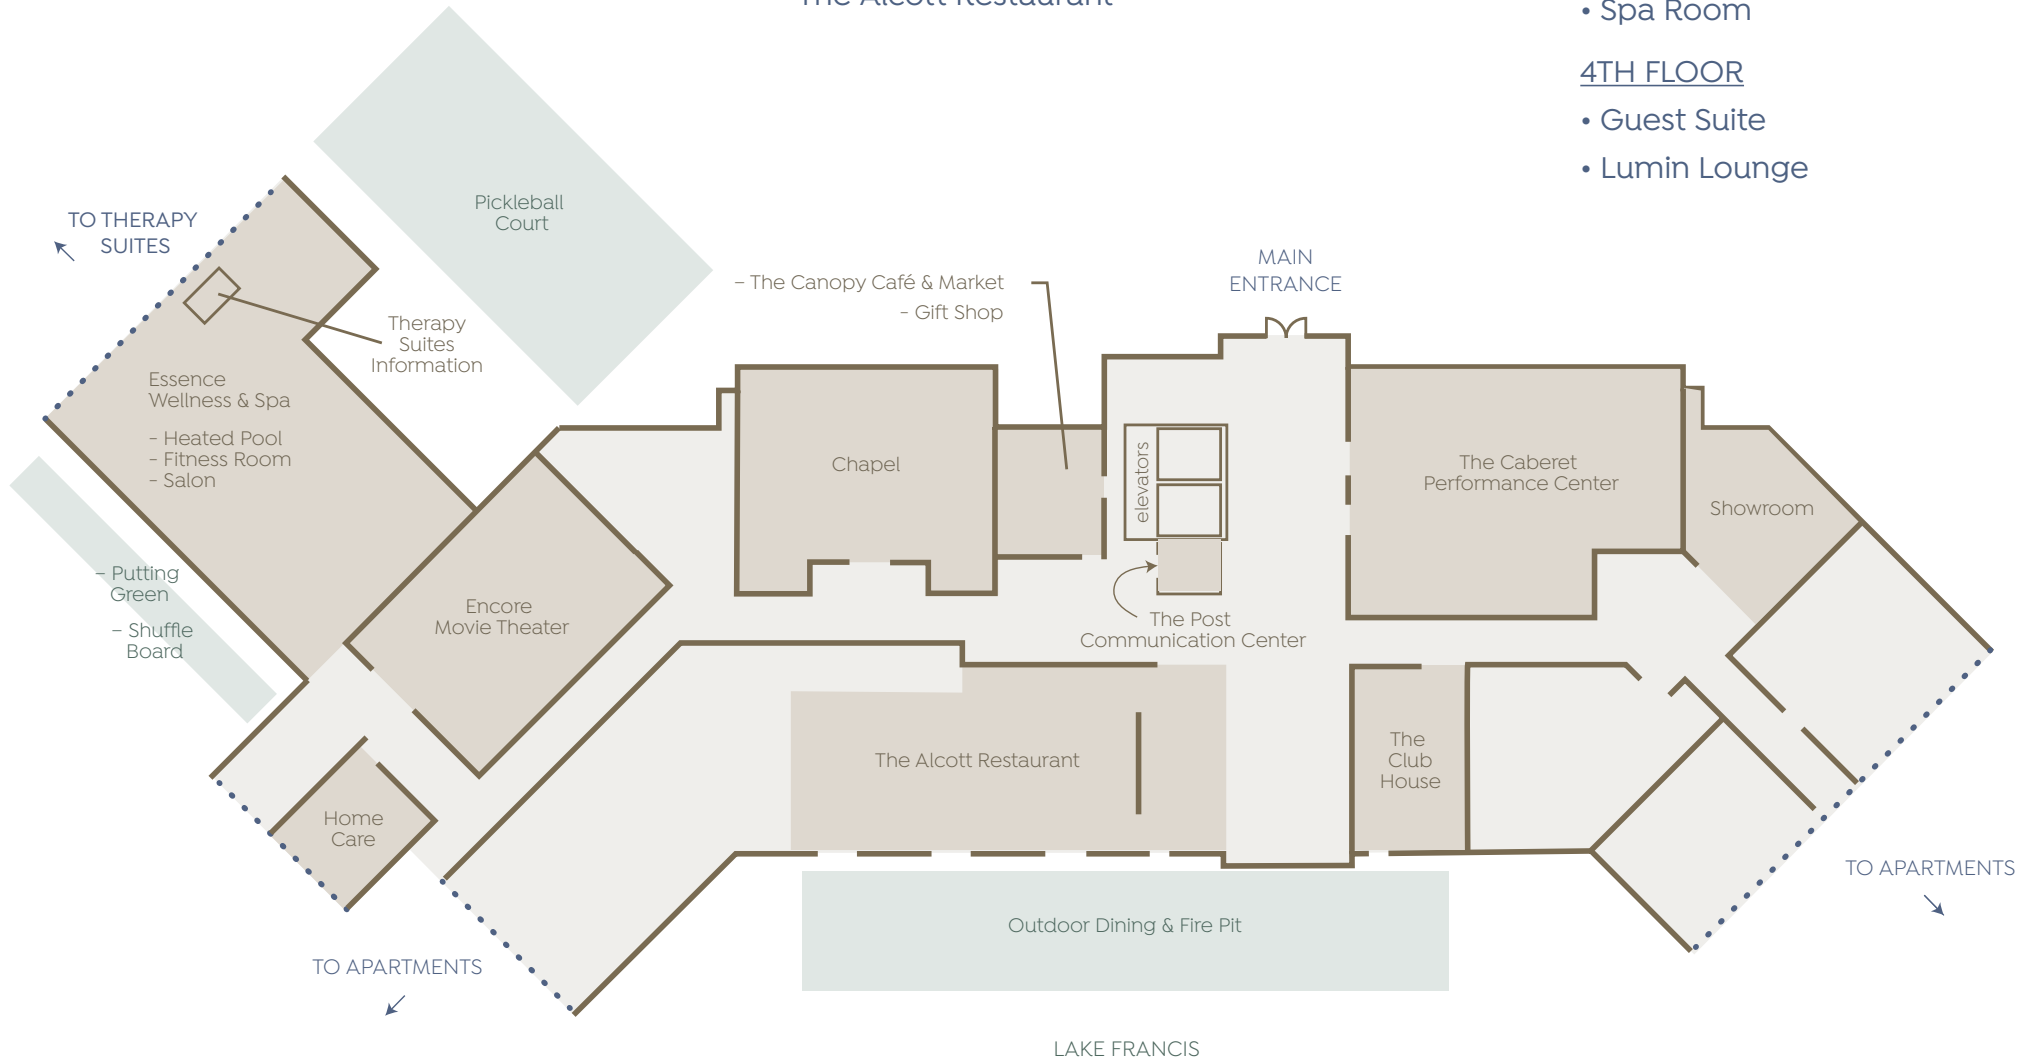

FIRST FLOOR (Map Below)

- Essence Wellness Salon & Spa
- Heated Pool
- Fitness Room
- Pickleball Court
- Putting Green/Shuffle Board

- Encore Movie Theater
- Home Care
- Chapel – All Faiths
- The Canopy Café, Market & Gift Shop
- The Post Communication Center
- The Alcott Restaurant

2ND FLOOR

- Top Shelf Media Center
- The Royale Game Room

3RD FLOOR

- Windress Art Studio
- Spa Room

4TH FLOOR

- Guest Suite
- Lumin Lounge

EQUAL HOUSING OPPORTUNITY